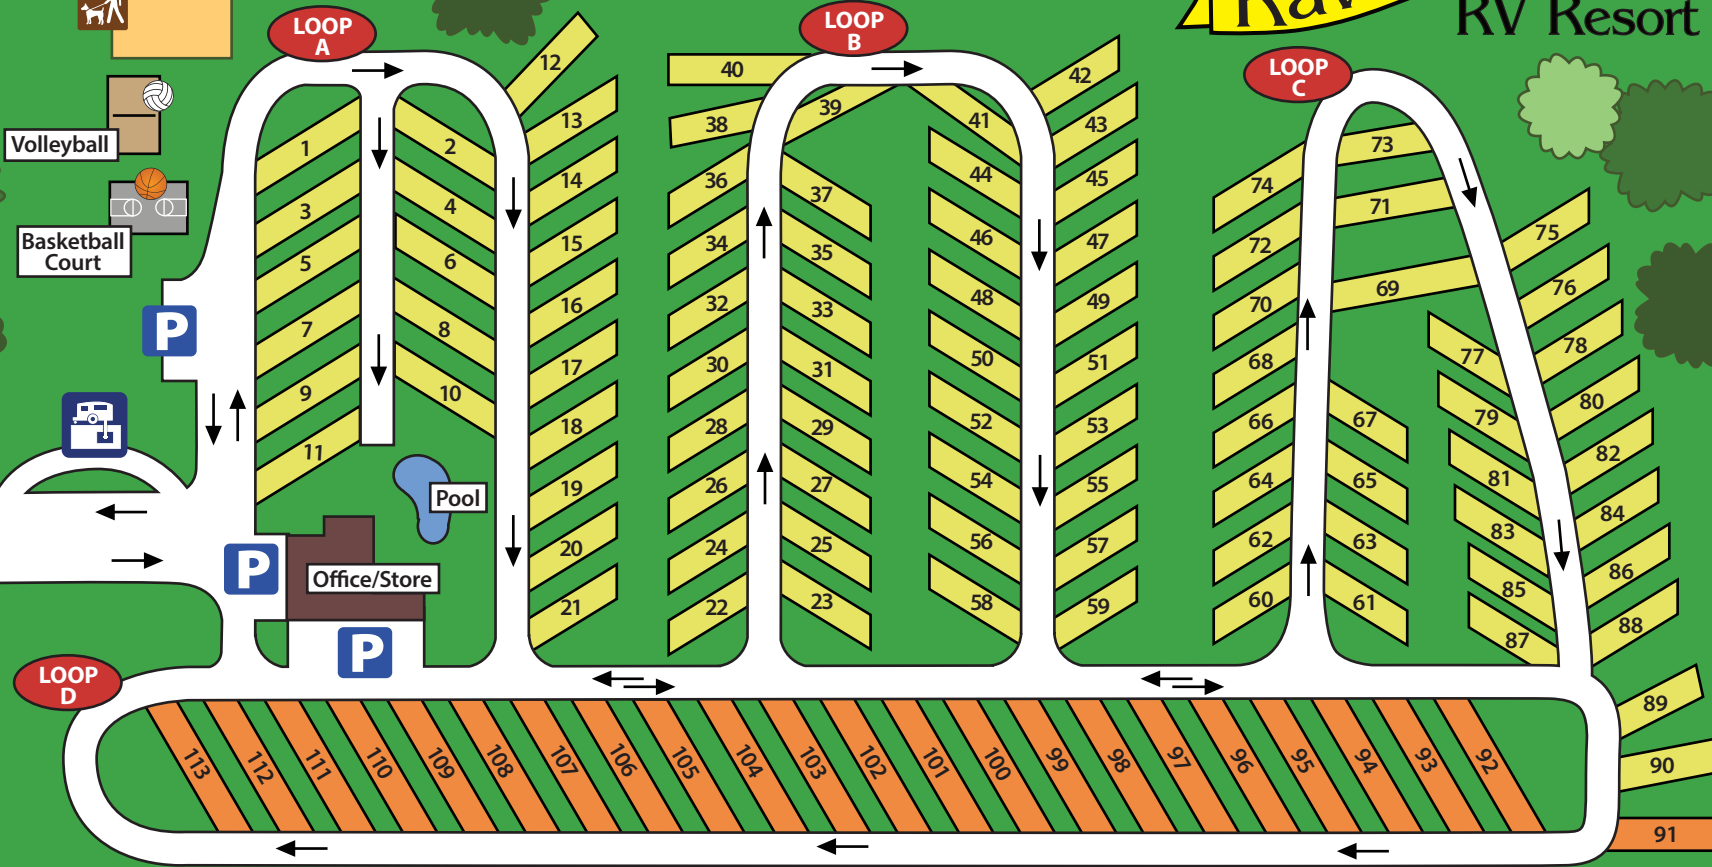

# Ravenwood RV Resort

25700 N. Pope Rd.  
Athol, ID 83801  
208-683-0891

[www.ravenwoodrvresort.com](http://www.ravenwoodrvresort.com)  
[info@ravenwoodrvresort.com](mailto:info@ravenwoodrvresort.com)

Site \_\_\_\_\_

Wi-Fi \_\_\_\_\_

Pope Road

95

Pope Road

**SPEED LIMIT**  
**5mph**

### LEGEND

Parking	Dump Station	Dog Park
Full Hook-up	Water, Electric	