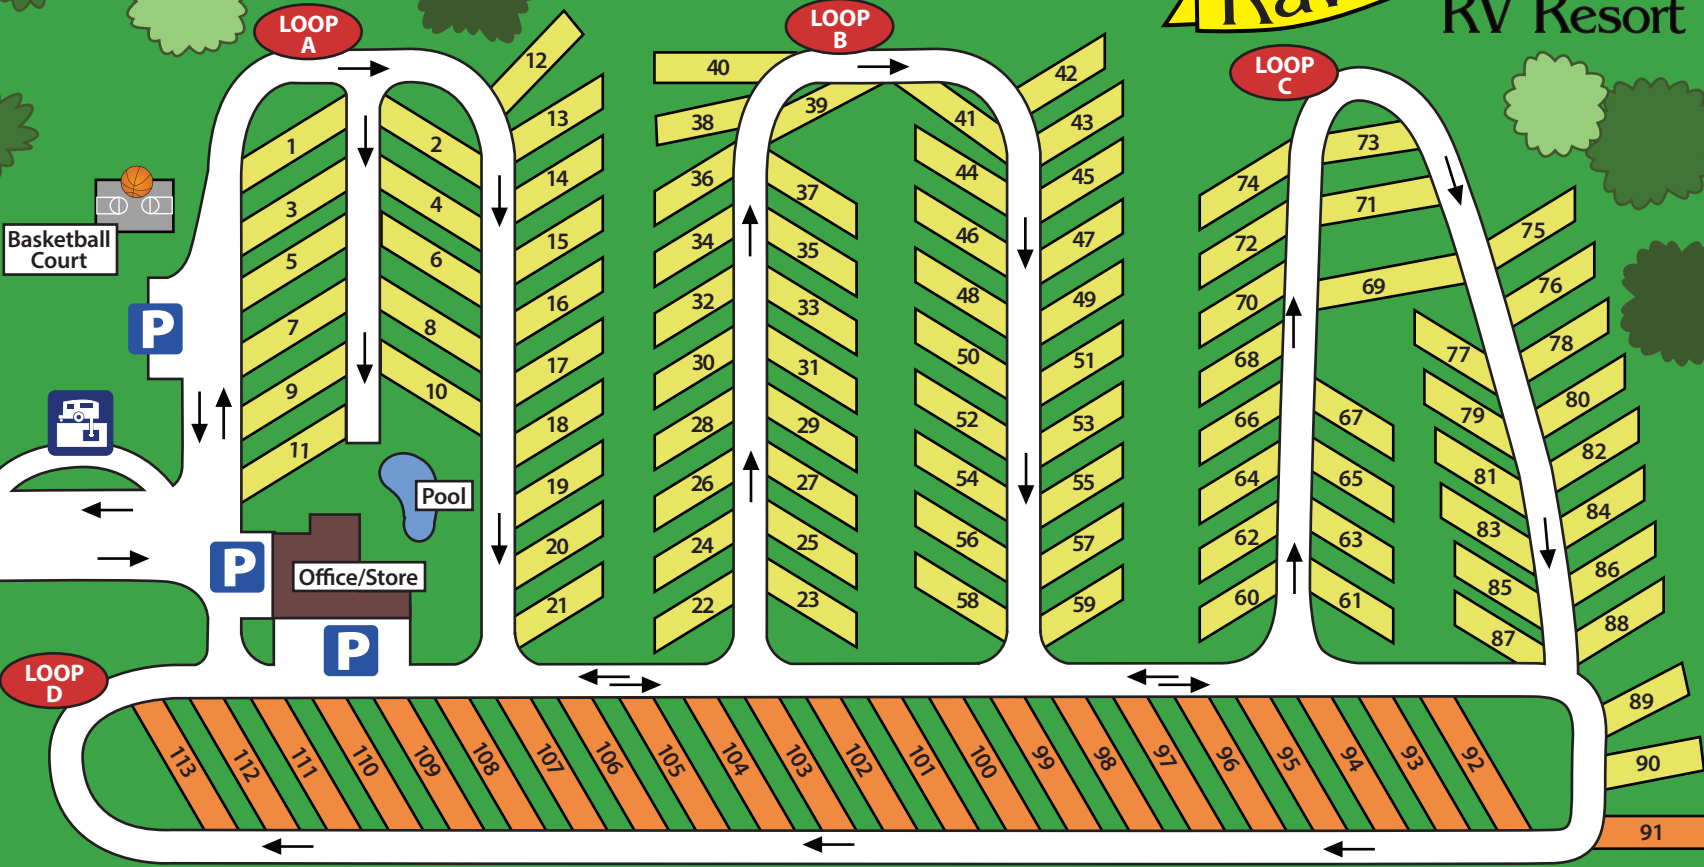

Site \_\_\_\_\_  
 Wi-Fi \_\_\_\_\_

**Ravenwood RV Resort**  
 25700 N. Pope Rd.  
 Athol, ID 83801  
 208-683-0891  
[www.ravenwoodrvresort.com](http://www.ravenwoodrvresort.com)  
[info@ravenwoodrvresort.com](mailto:info@ravenwoodrvresort.com)

Pope Road  
 95  
 Pope Road

**SPEED LIMIT**  
**5mph**

**LEGEND**

 Parking	 Full Hook-up
 Dump Station	 Water, Electric